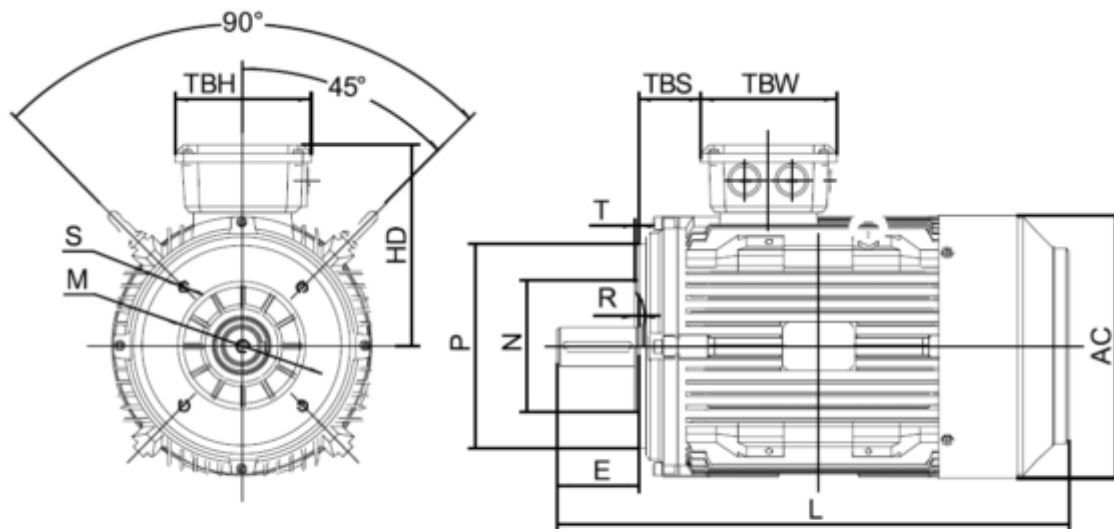

Data Sheet

Article number: 25030750042501

Description: Kleedrive T3C 250M2-4 75.0KW 1400 rpm
3x400/690V 50HZ IP55 B14 Eff=95%

Measures

AA = 484	K = Ø24	TBW = 218
AC = Ø506	L = 915	
AD = 616	M =	
D = Ø60	N =	
E = 140	P =	
F = 18	S =	
G = 53	TBH = 260	
HD = 366	TBS = 233	