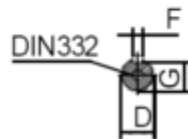

Data Sheet

Article number: 25030750042501

Description: Kleedrive T3C 250M2-4 75.0KW 1400 rpm
3x400/690V 50HZ IP55 B14 Eff=95%

Measures

AA = 484	K = Ø24	TBW = 218
AC = Ø506	L = 915	
AD = 616	M =	
D = Ø60	N =	
E = 140	P =	
F = 18	S =	
G = 53	TBH = 260	
HD = 366	TBS = 233	